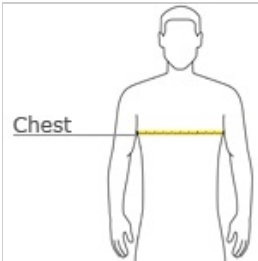

HOW TO MEASURE

CHEST
With arms down at sides, measure around the upper body, under arms and over the fullest part of the chest.

SIZE CHART

	XS	S	M	L	XL	2XL	3XL	4XL	5XL	6XL
Chest	32-34	35-37	38-40	41-43	44-46	47-49	50-53	54-57	58-60	61-63