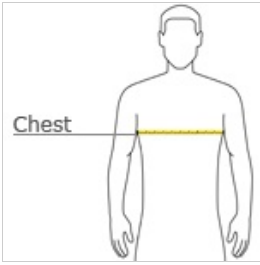

**HOW TO MEASURE****CHEST**

With arms down at sides, measure around the upper body, under arms and over the fullest part of the chest.

**SIZE CHART**

	XS	S	M	L	XL	2XL	3XL	4XL
Chest	32-34	35-37	38-40	41-43	44-46	47-49	50-52	53-55