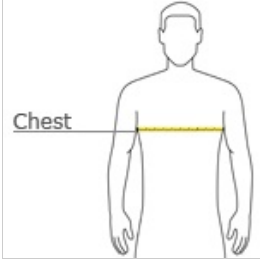

**HOW TO MEASURE****CHEST WIDTH**

Measure under the arm and around the fullest part of the chest with arms down, keeping tape horizontal.

**SIZE CHART**

	LT	XLT	2XLT	3XLT	4XLT
Chest	41-43	44-46	47-49	50-53	54-57