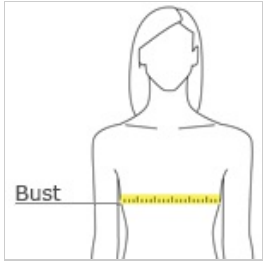

District Made[®] Ladies Perfect Tri[®] Racerback Tank. DM138L

HOW TO MEASURE

BUST

With arms down at sides, measure around the upper body, under arms and around the fullest part of the bust.

SIZE CHART

	XS	S	M	L	XL	XXL	3XL	4XL
Size	2	4/6	8/10	12/14	16/18	20/22	24/26	28/30
Bust	32-34	35-36	37-38	39-41	42-44	45-47	48-51	52-55